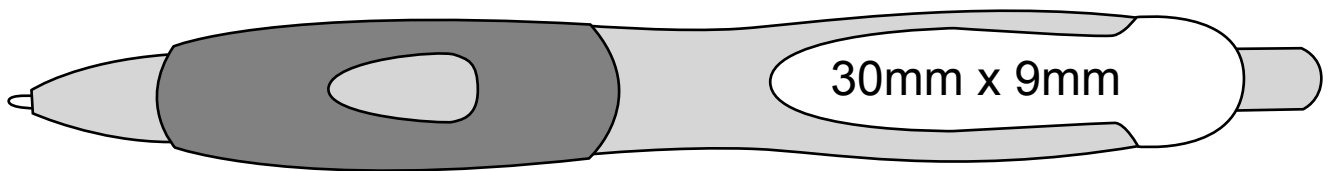

P 124

VIEW:100%

DECORATION AREA

BARREL (PAD):	50mm x 14mm
BARREL (SCREEN):	N/A
CLIP:	30mm x 9mm
LASER ENGRAVE:	N/A