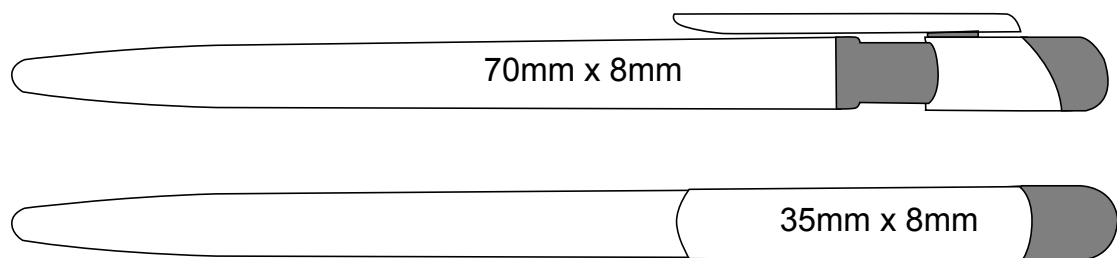

# P 06

VIEW:100%

## DECORATION AREA

BARREL (PAD):	70mm x 8mm
BARREL (SCREEN):	N/A
CLIP:	35mm x 8mm
LASER ENGRAVE:	N/A