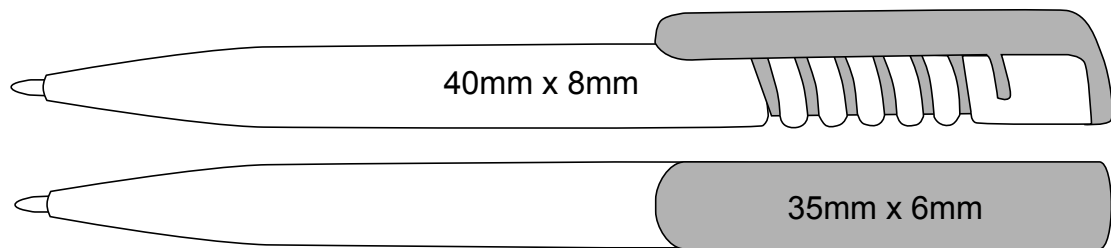

P 105

VIEW:100%

DECORATION AREA

BARREL (PAD):	40mm x 8mm
BARREL (SCREEN):	N/A
CLIP:	35mm x 6mm
LASER ENGRAVE:	N/A