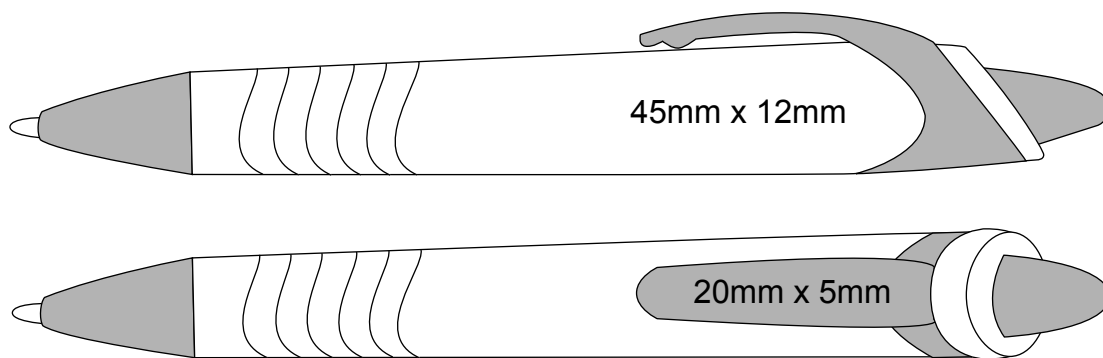

P 122

VIEW:100%

DECORATION AREA

BARREL (PAD):	45mm x 12mm
BARREL (SCREEN):	N/A
CLIP:	20mm x 5mm
LASER ENGRAVE:	N/A