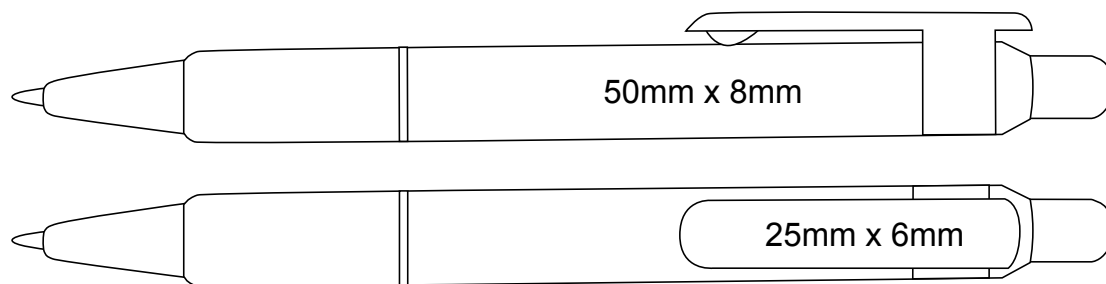

P 37

VIEW:100%

DECORATION AREA

BARREL (PAD):	50mm x 8mm
BARREL (SCREEN):	N/A
CLIP:	25mm x 6mm
LASER ENGRAVE:	N/A