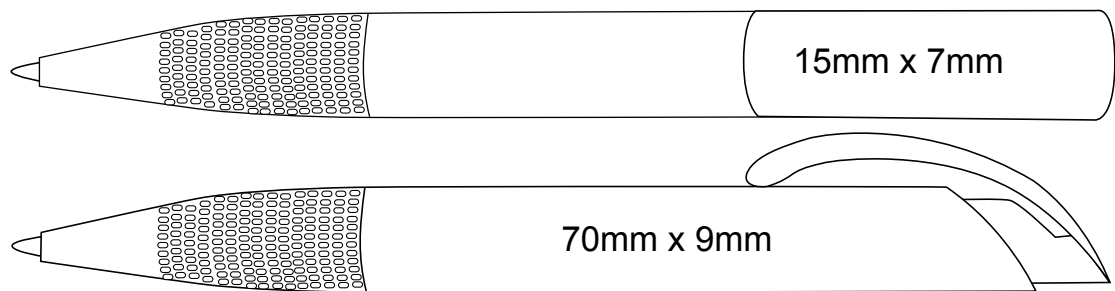

P 40

VIEW:100%

DECORATION AREA

BARREL (PAD):	70mm x 9mm
BARREL (SCREEN):	N/A
CLIP:	15mm x 7mm
LASER ENGRAVE:	N/A