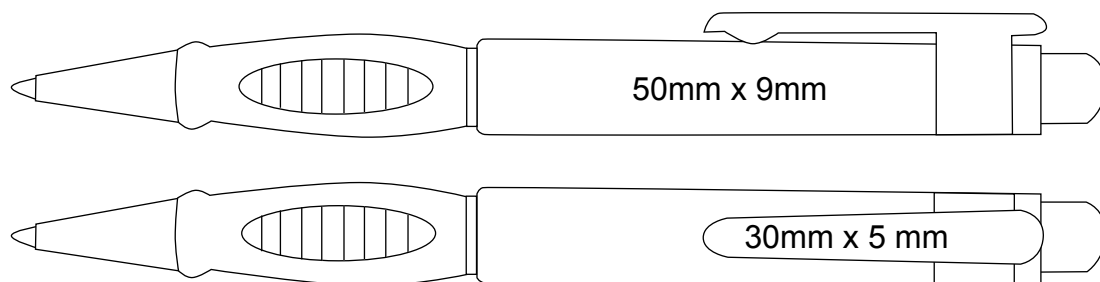

P 47

VIEW:100%

DECORATION AREA

BARREL (PAD):	50mm x 9mm
BARREL (SCREEN):	N/A
CLIP:	30mm x 5mm
LASER ENGRAVE:	N/A