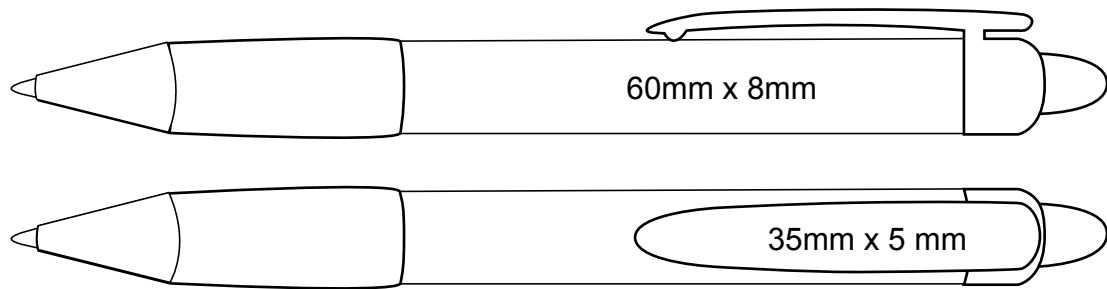

P 49

VIEW:100%

## DECORATION AREA

BARREL (PAD):	60mm x 8mm
BARREL (SCREEN):	N/A
CLIP:	35mm x 5mm
LASER ENGRAVE:	N/A