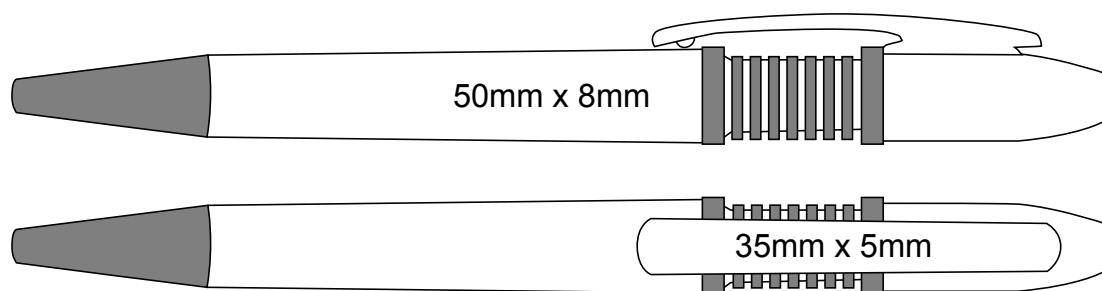

P 09

VIEW:100%

DECORATION AREA

BARREL (PAD):	50mm x 8mm
BARREL (SCREEN):	N/A
CLIP:	35mm x 5mm
LASER ENGRAVE:	N/A