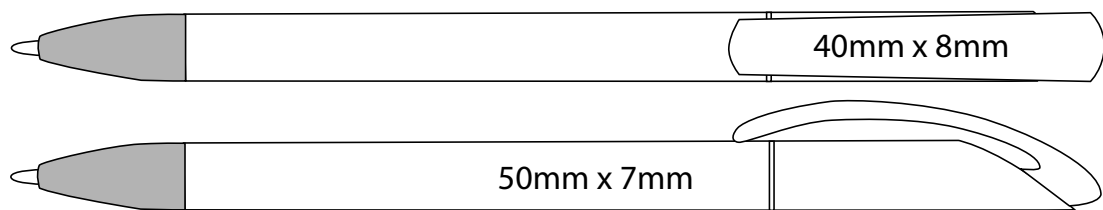

P 107

VIEW:100%

DECORATION AREA

BARREL (PAD):	50mm x 7mm
BARREL (SCREEN):	N/A
CLIP:	40mm x 8mm
LASER ENGRAVE:	N/A