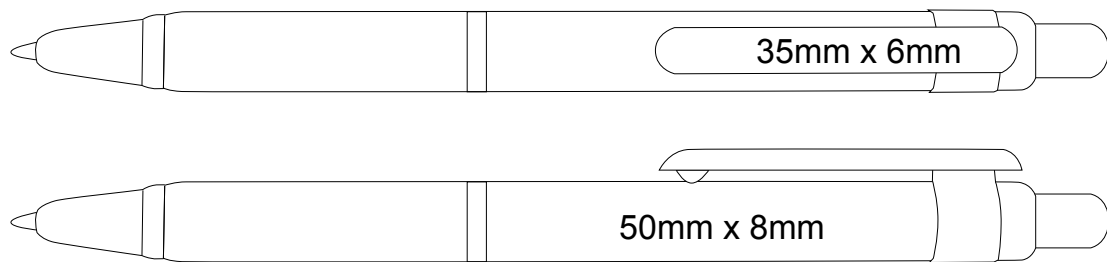

P 35

VIEW:100%

DECORATION AREA

BARREL (PAD):	50mm x 8mm
BARREL (SCREEN):	N/A
CLIP:	35mm x 6mm
LASER ENGRAVE:	N/A