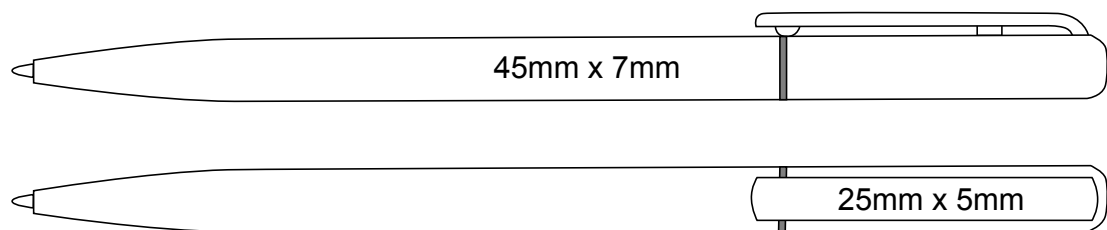

# P 36

VIEW:100%

## DECORATION AREA

BARREL (PAD):	45mm x 7mm
BARREL (SCREEN):	N/A
CLIP:	25mm x 5mm
LASER ENGRAVE:	N/A