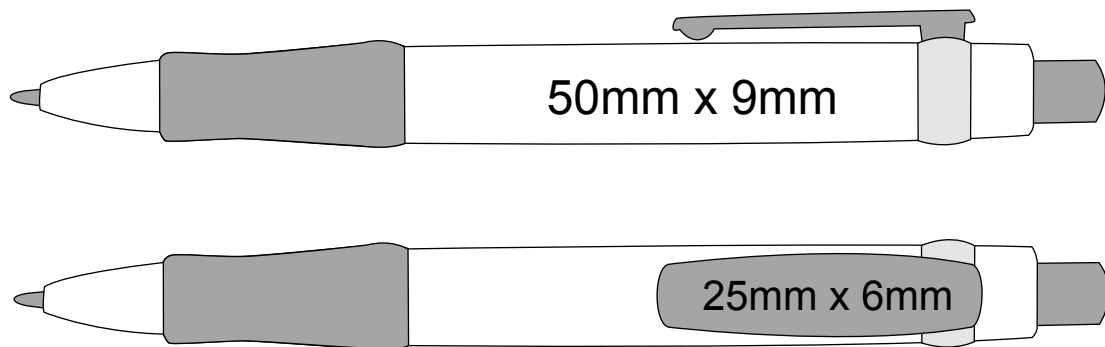

P 125

VIEW:100%

DECORATION AREA

BARREL (PAD):	50mm x 9mm
BARREL (SCREEN):	N/A
CLIP:	25mm x 6mm
LASER ENGRAVE:	N/A