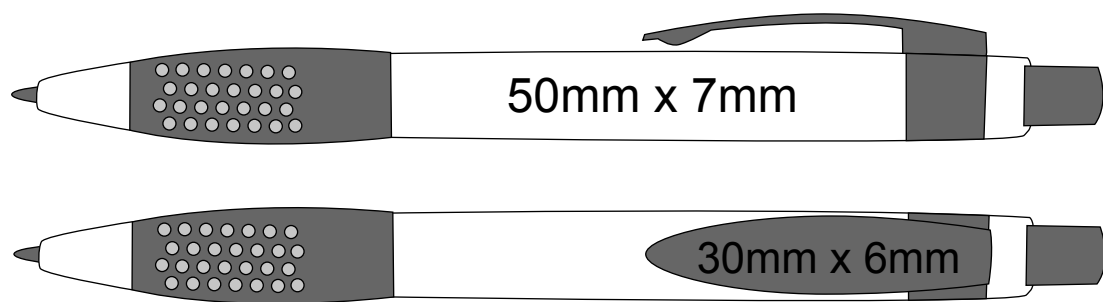

# P 138

VIEW:100%

## DECORATION AREA

BARREL (PAD):	50mm x 7mm
BARREL (SCREEN):	N/A
CLIP:	30mm x 6mm
LASER ENGRAVE:	N/A