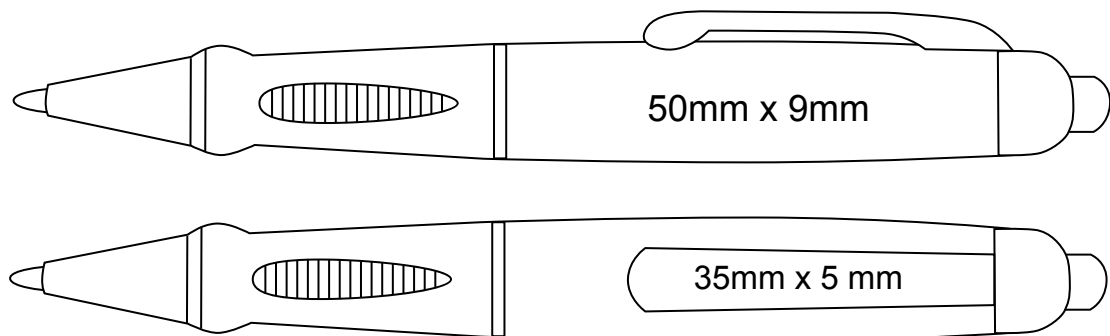

P 51

VIEW:100%

DECORATION AREA

BARREL (PAD):	50mm x 9mm
BARREL (SCREEN):	N/A
CLIP:	35mm x 5mm
LASER ENGRAVE:	N/A