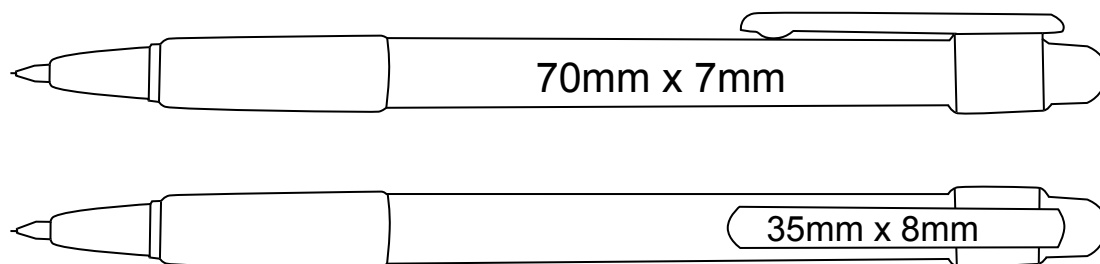

P 70

VIEW:100%

DECORATION AREA

BARREL (PAD):	70mm x 7mm
BARREL (SCREEN):	N/A
CLIP:	35mm x 8mm
LASER ENGRAVE:	N/A