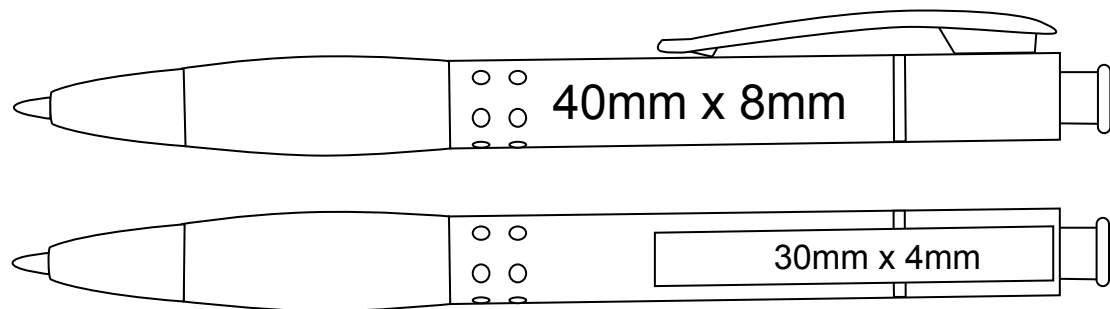

# P 123

VIEW:100%

## DECORATION AREA

BARREL (PAD):	40mm x 8mm
BARREL (SCREEN):	N/A
CLIP:	30mm x 4mm
LASER ENGRAVE:	N/A