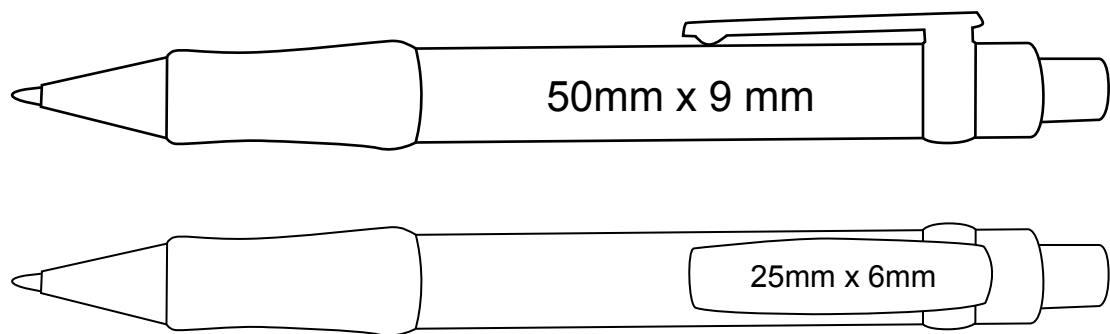

# P 140

VIEW:100%

## DECORATION AREA

BARREL (PAD):	50mm x 9mm
BARREL (SCREEN):	N/A
CLIP:	25mm x 6mm
LASER ENGRAVE:	N/A