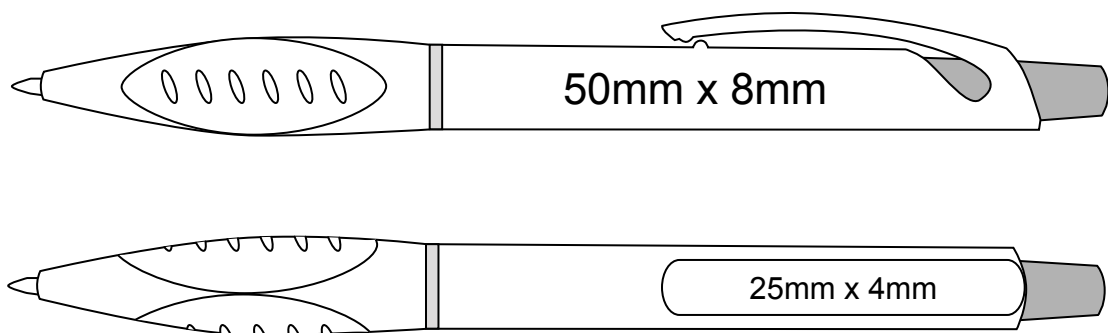

# P 146

VIEW:100%

## DECORATION AREA

BARREL (PAD):	50mm x 8mm
BARREL (SCREEN):	N/A
CLIP:	25mm x 4mm
LASER ENGRAVE:	N/A