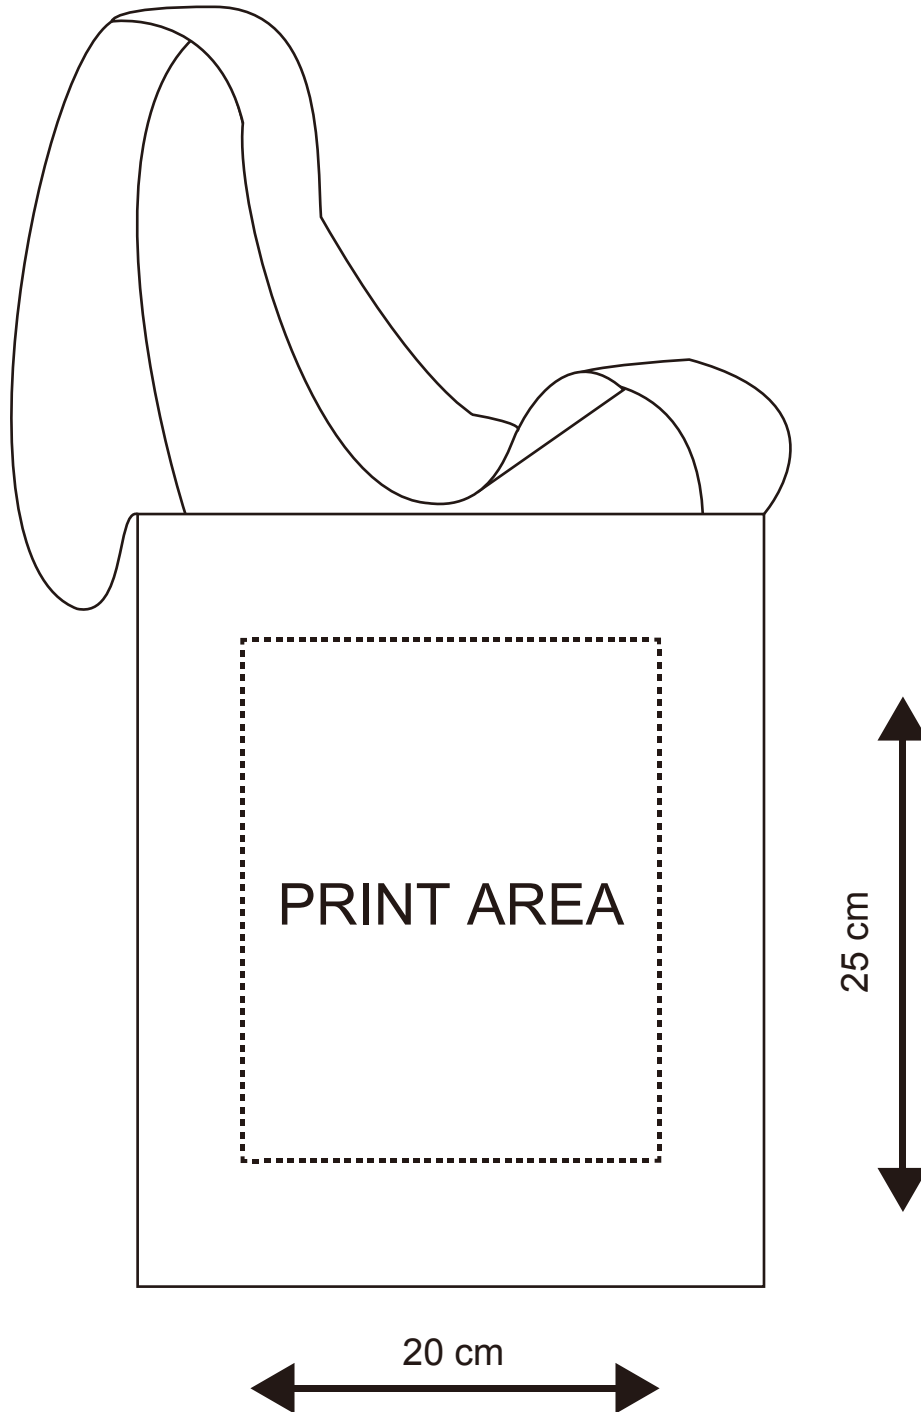

B 01

VIEW:100%

PRINT AREA

Product Size: W30 x H37 x D9.5cm
Print Area (Front): W20 x H25cm
Print Area (Rear): W20 x H25cm