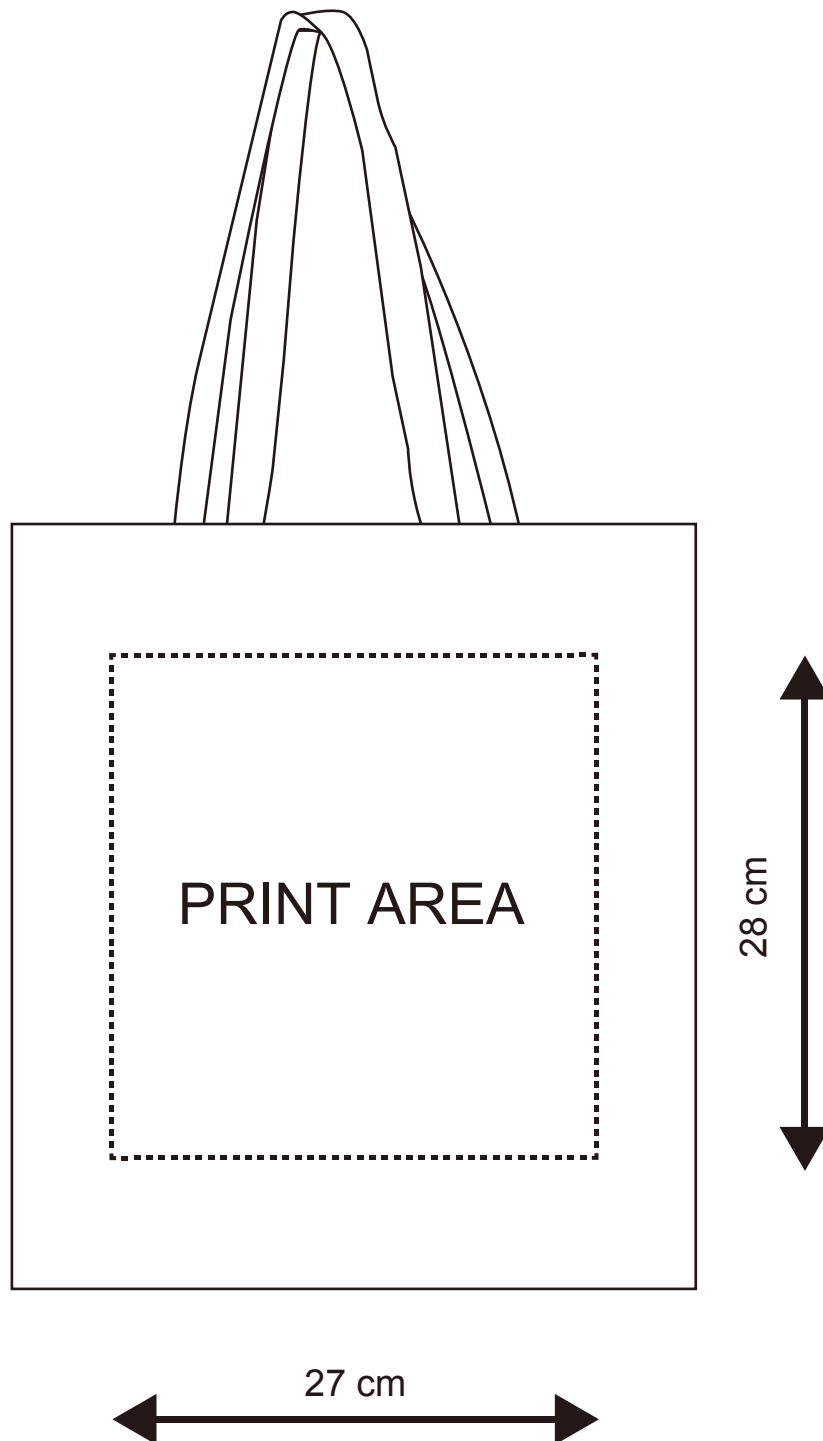

VIEW:100%

PRINT AREA

Product Size: W38 x H42.5 x D9.5cm
Print Area (Front): W27 x H28cm
Print Area (Rear): W27 x H28cm