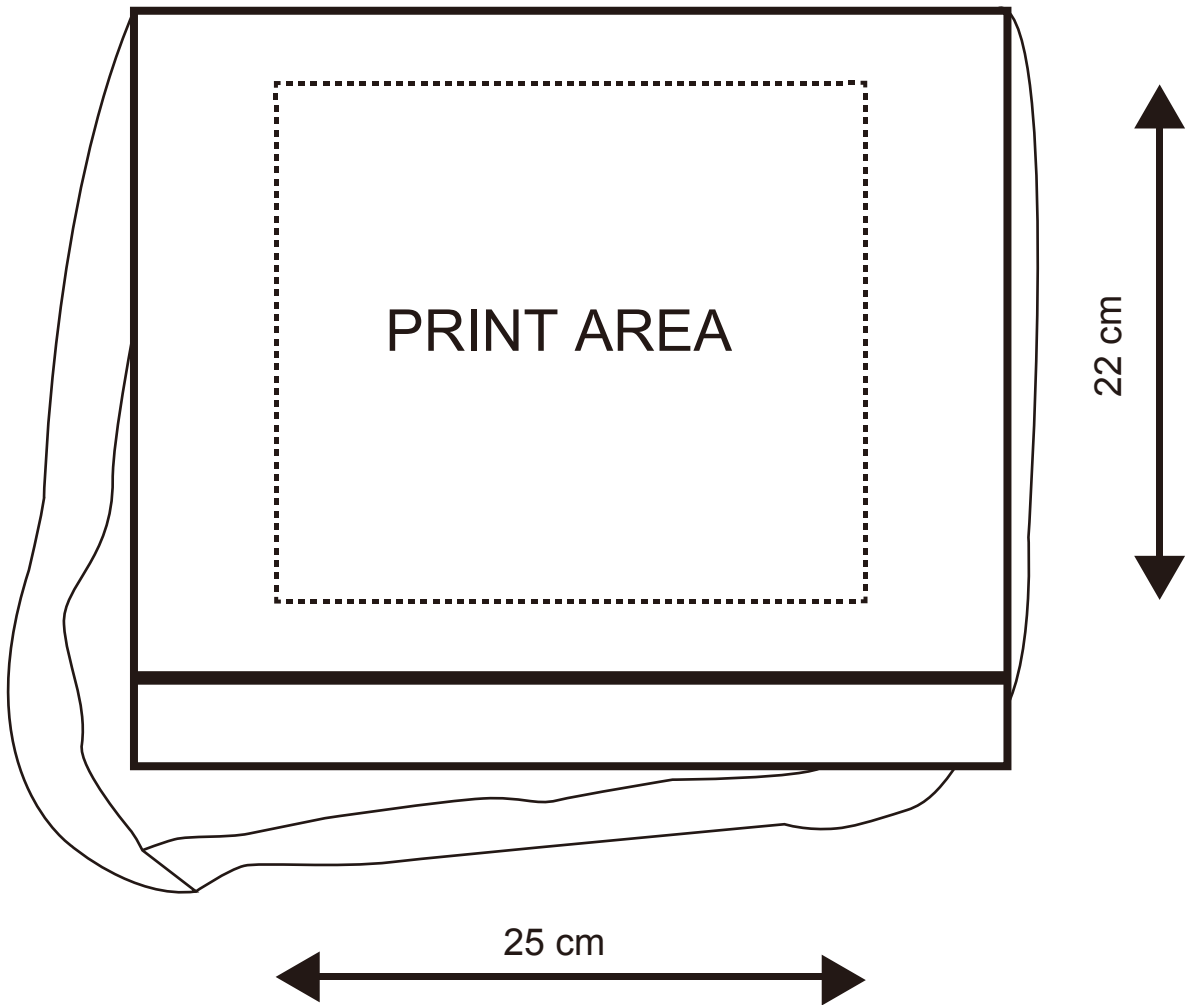

VIEW:100%

PRINT AREA

Product Size: W37 x H32 x D10cm
Print Area (Front): W25 x H22cm
Print Area (Rear): W25 x H22cm