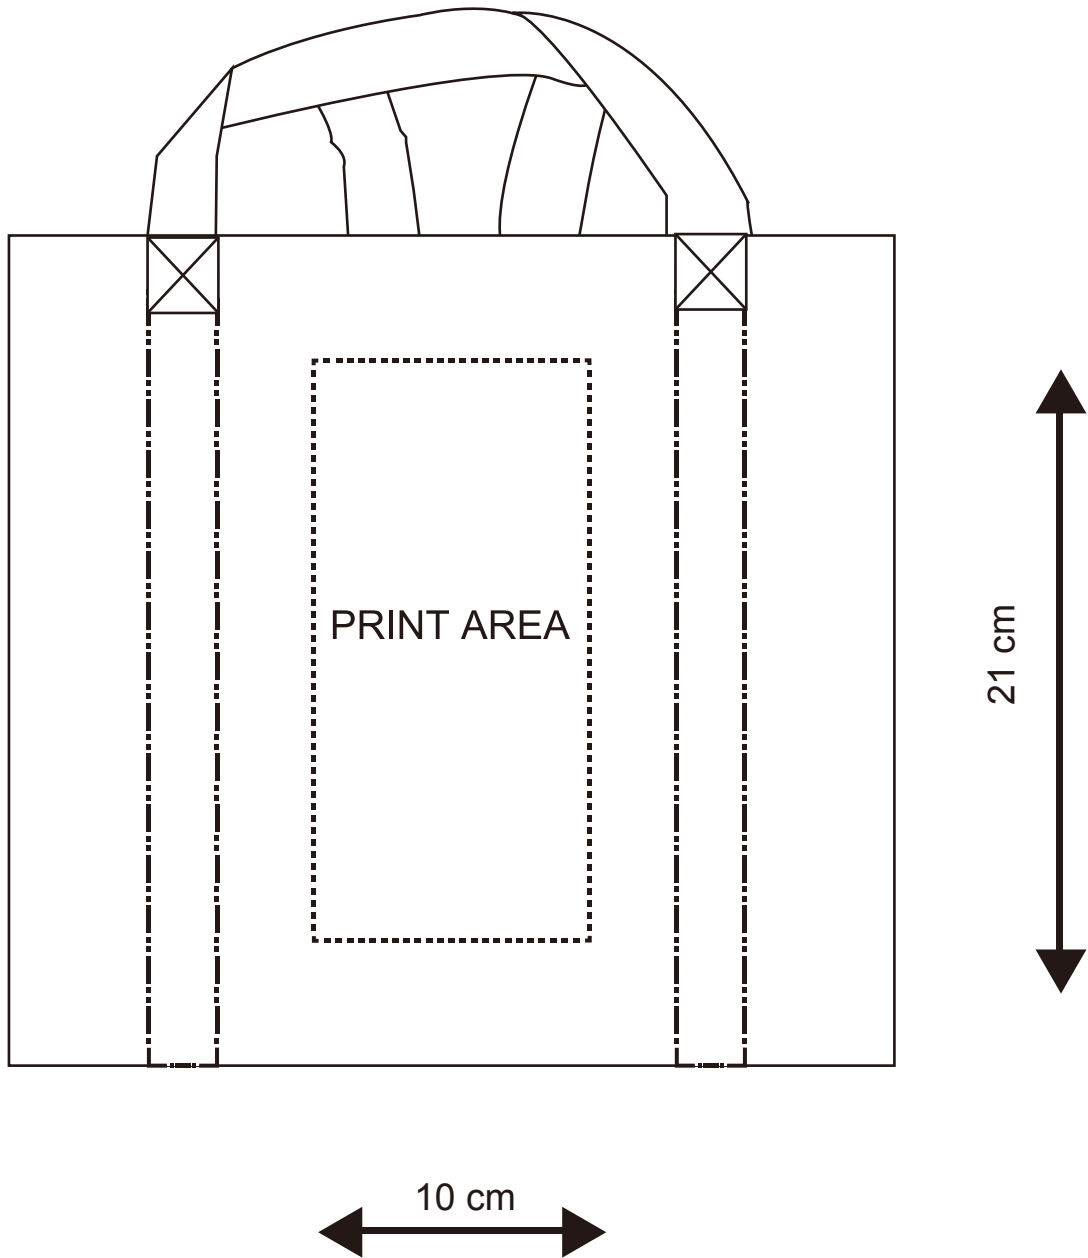

VIEW:100%

PRINT AREA

Product Size: W32 x H30 x D23cm
Print Area (Front): W10 x H21cm
Print Area (Rear): W10 x H21cm