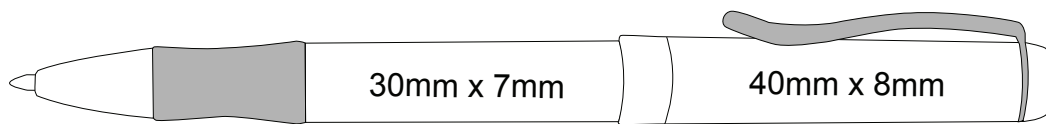

# P90

VIEW:100%

## DECORATION AREA

BARREL (PAD):	30mm x 7mm
BARREL (SCREEN):	N/A
CLIP:	N/A
LASER ENGRAVE:	40mm x 8mm