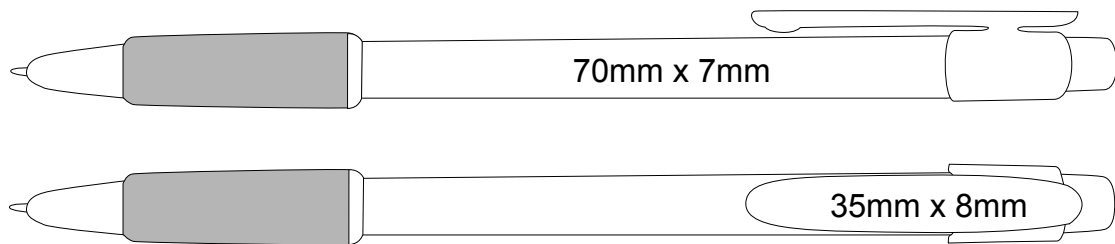

P 16

VIEW:100%

DECORATION AREA

BARREL (PAD):	70mm x 7mm
BARREL (SCREEN):	N/A
CLIP:	35mm x 8mm
LASER ENGRAVE:	N/A