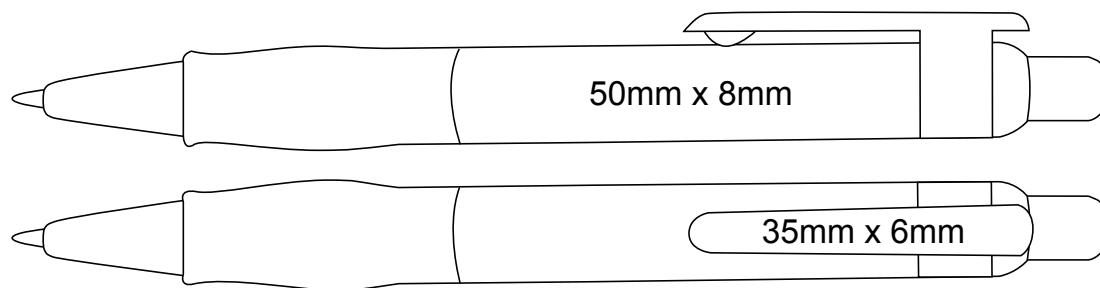

P 38

VIEW:100%

DECORATION AREA

BARREL (PAD):	50mm x 8mm
BARREL (SCREEN):	N/A
CLIP:	35mm x 6mm
LASER ENGRAVE:	N/A